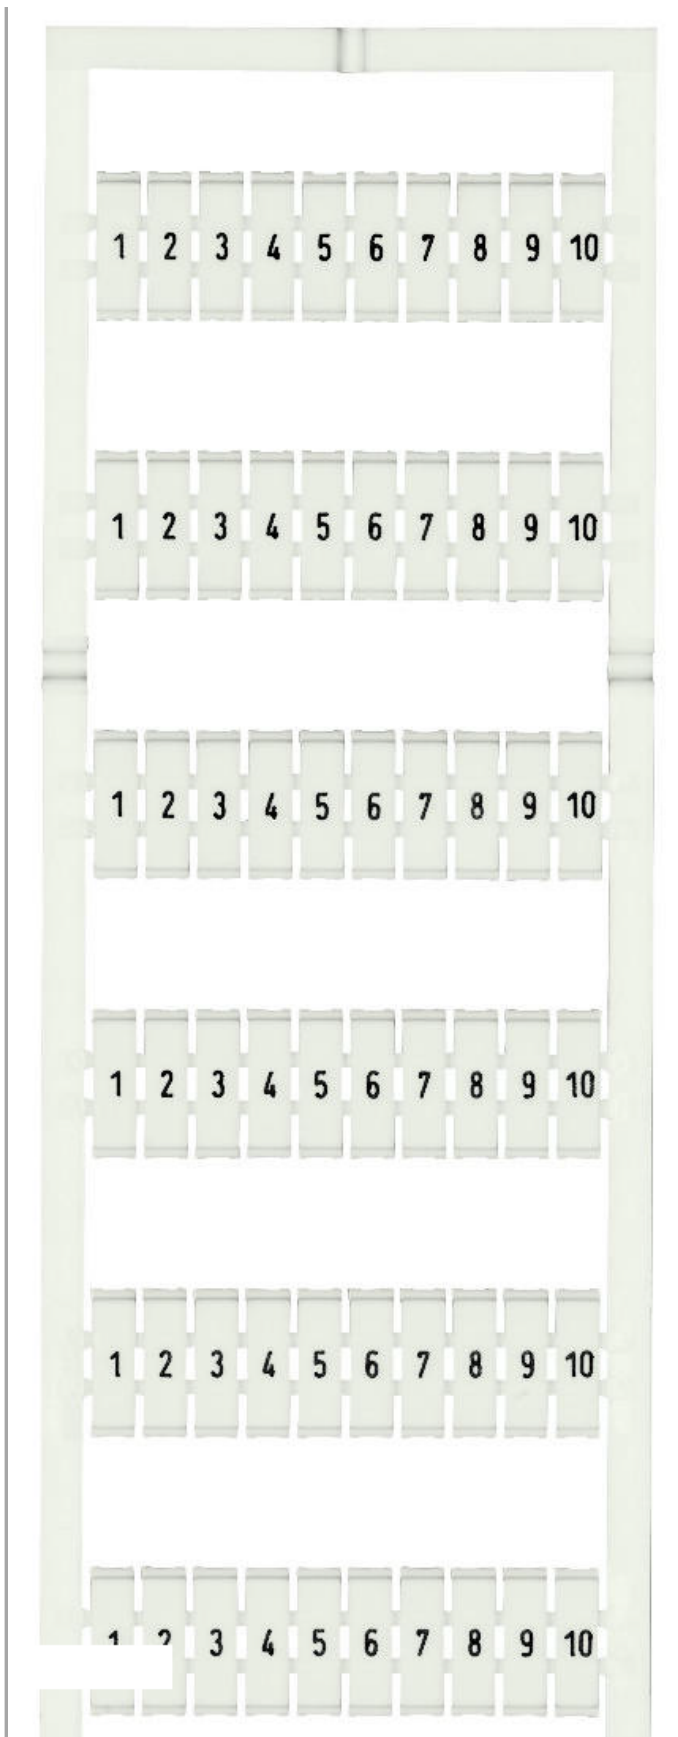

Data sheet | Item number: 793-3502

WMB marking card; as card; MARKED; 1 ... 10 (10x); Horizontal marking; snap-on type

793-3502

Data

Technical Data

Color	white
Marking	1 ... 10 (10x)
Printing direction	Horizontal marking

Color of marking	black
Marking type	Digits
Konfektionierung	10 strips with 10 markers per card
Marker width	3.5 mm
Fire load	0.196 MJ

Mechanical data

Weight	6.54 g
Marker/Strip width	3.5 mm

Commercial data