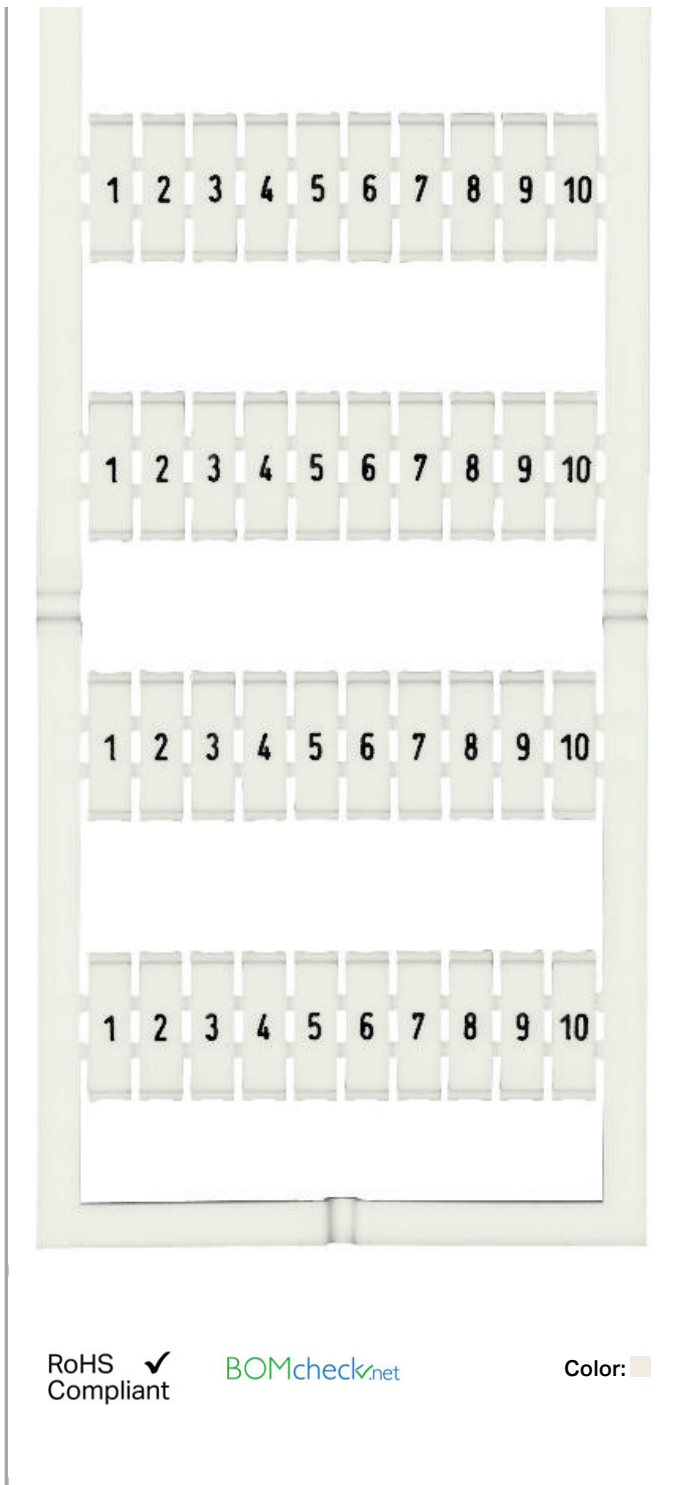

Data sheet | Item number: 793-3502

WMB marking card; as card; MARKED; 1 ... 10 (10x); Horizontal marking; snap-on type

793-3502

Data

Technical Data

Color	white
Marking	1 ... 10 (10x)
Printing direction	Horizontal marking

Color of marking	black
Marking type	Digits
Konfektionierung	10 strips with 10 markers per card
Marker width	3.5 mm
Fire load	0.196 MJ

Mechanical data

Weight	6.54 g
Marker/Strip width	3.5 mm

Commercial data